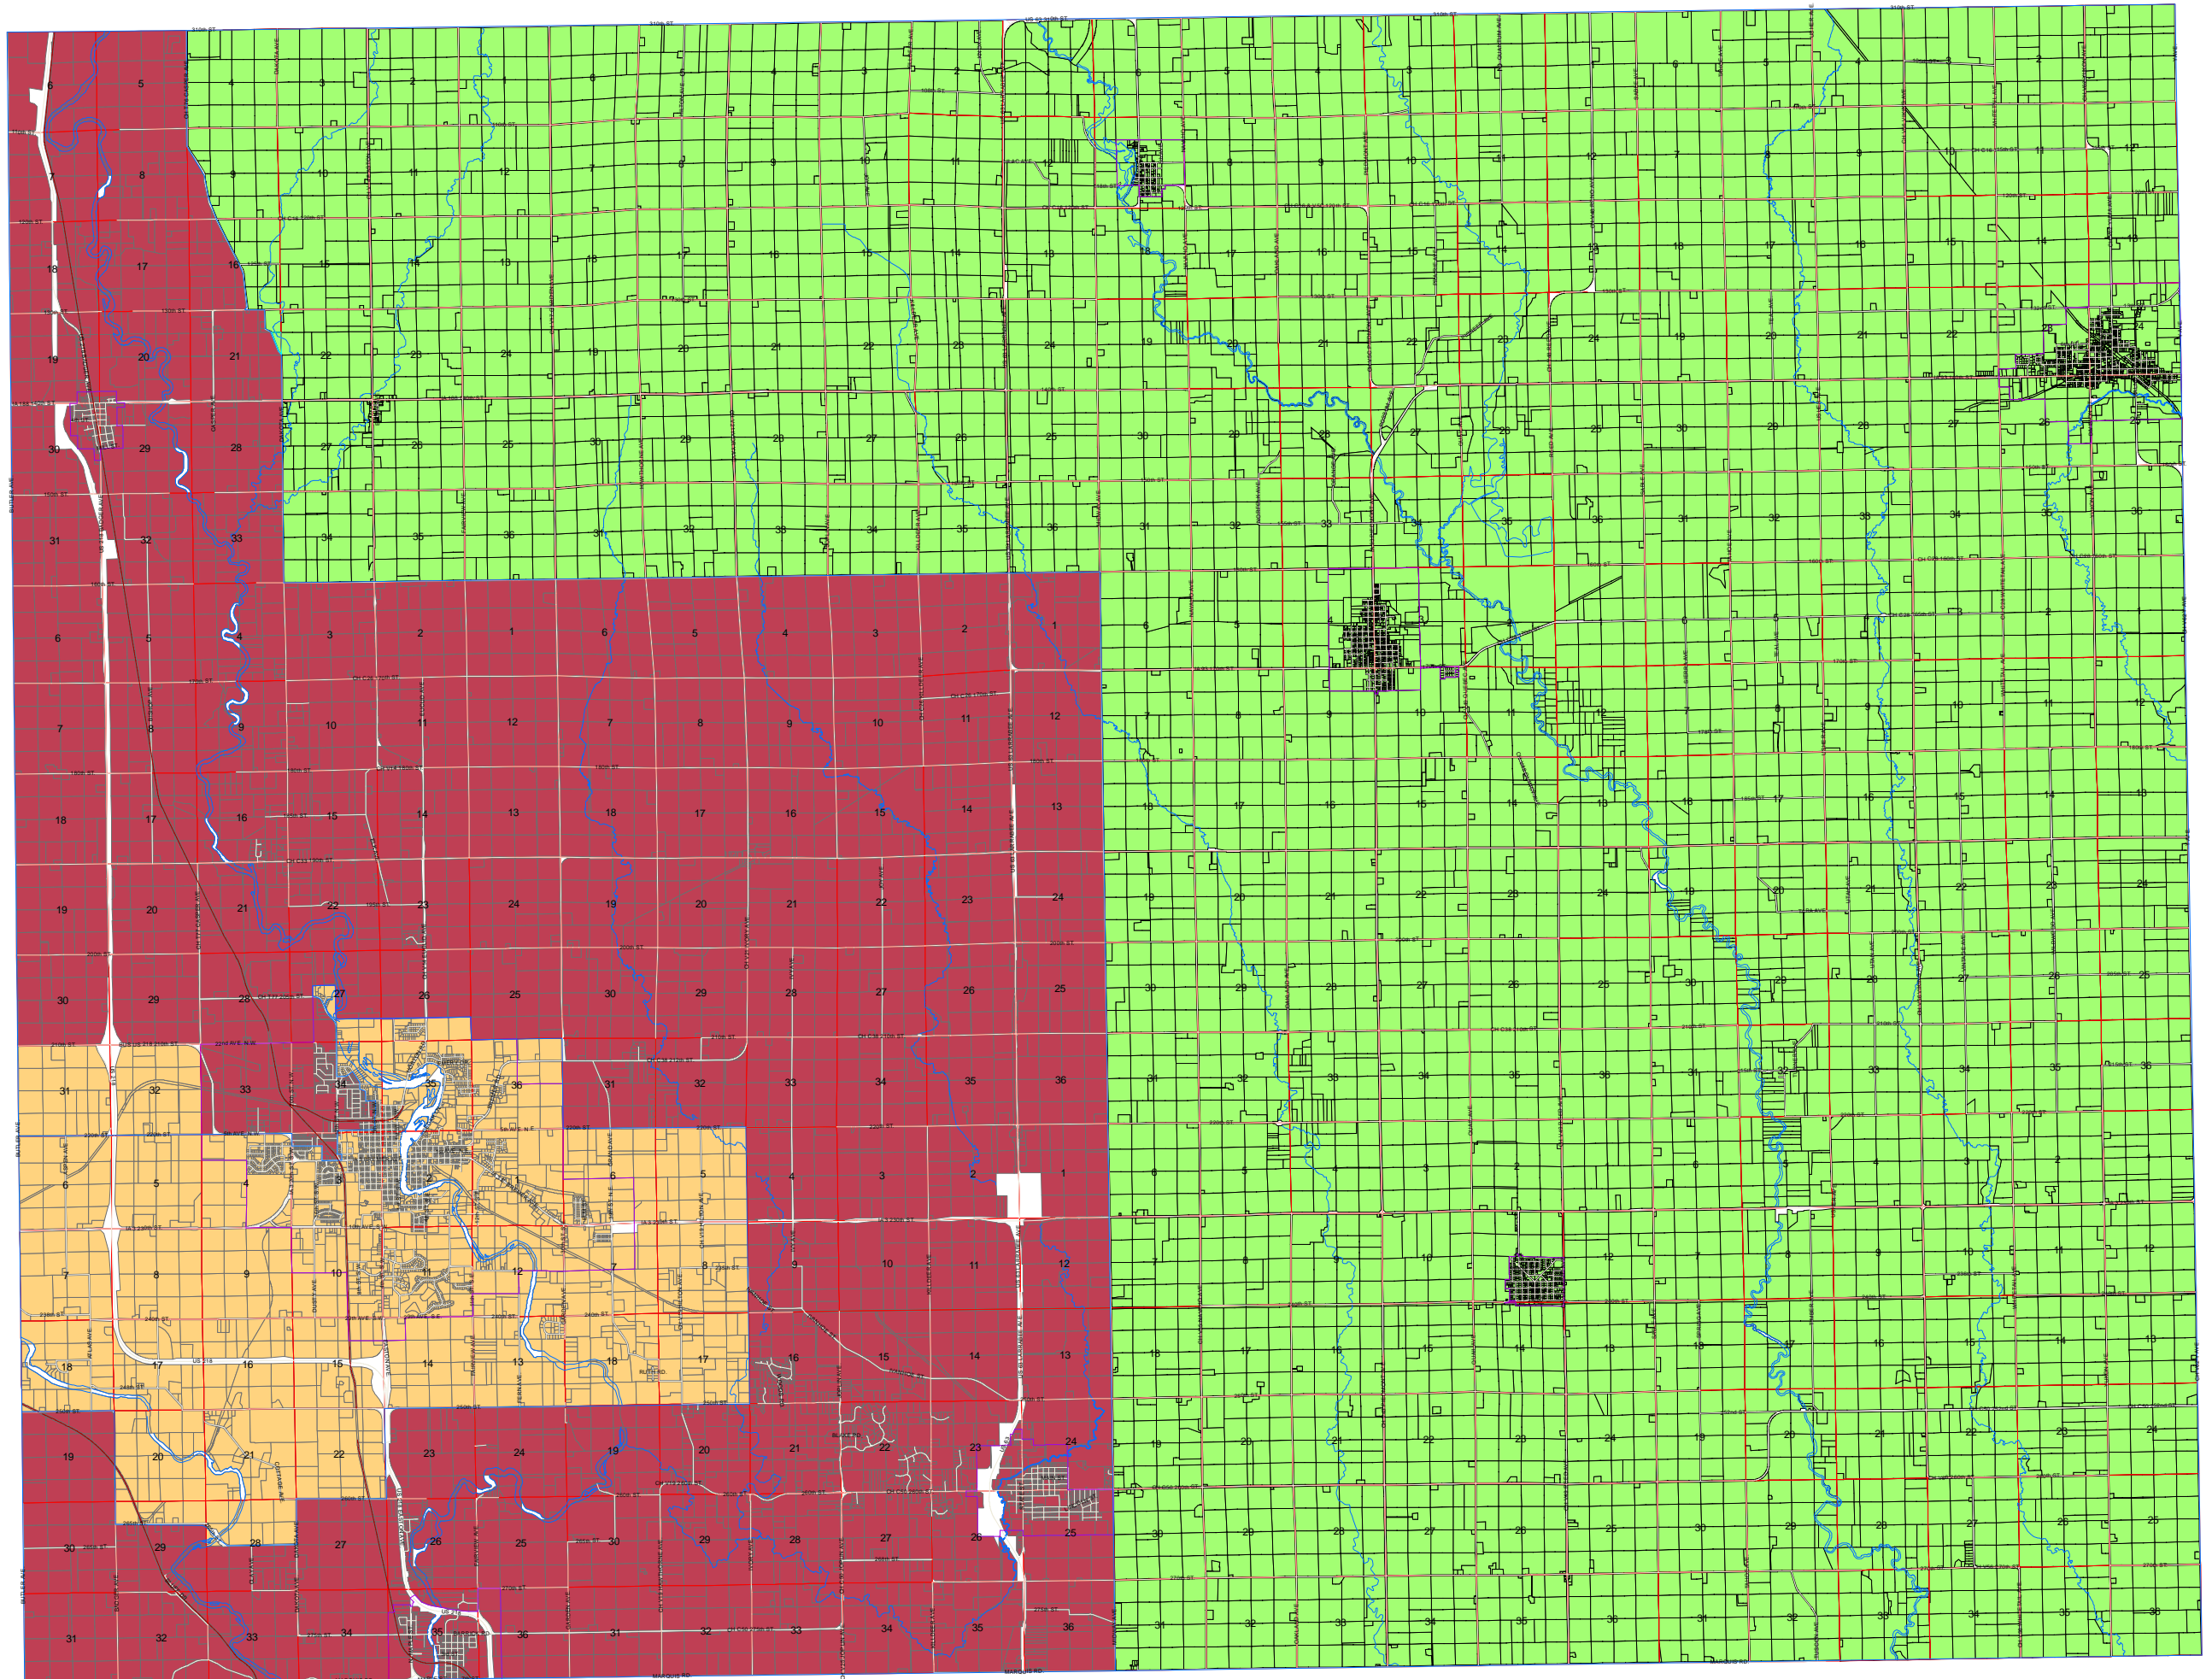

Bremer County Supervisors Districts

Legend

- Supervisor's District Boundary
- City Corp. Limits
- RailRoad
- Rivers / Streams
- Sections

Supervisor's District

Supervisor

- District 1 - Ken Kammeyer
- District 2 - Gaylord Hinderaker
- District 3 - Steve Reuter